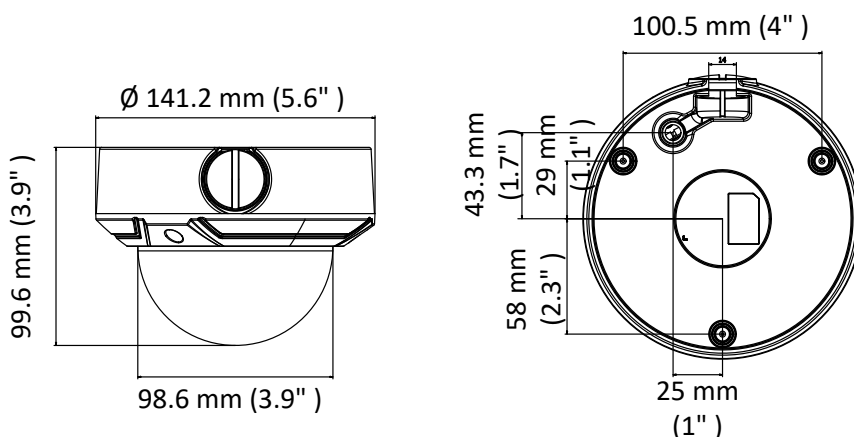

	802.1X, QoS, IPv6, UDP, Bonjour
General Function	One-key reset, anti-flicker, heartbeat, mirror, password protection, privacy mask, watermark
API	ONVIF (PROFILE S, PROFILE G), ISAPI
Simultaneous Live View	Up to 6 channels
User/Host	Up to 32 users 3 levels: Administrator, Operator and User
Client	iVMS-4200, iVMS-4500, iVMS-5200
Web Browser	IE8+, Chrome 31.0-44, Firefox 30.0-51, Safari 8.0+
Interface	
Communication Interface	1 RJ45 10M/100M self-adaptive Ethernet port
Video Output (Without -Z)	1Vp-p composite output (75 Ω/BNC)
General	
Operating Conditions	-30 °C to 50 °C (-22 °F to 122 °F), humidity: 95% or less (non-condensing)
Power Supply	12 VDC ± 25%, 5.5 mm coaxial power plug PoE (802.3af, class 3)
Power Consumption and Current	-Z: 12 VDC, 0.8 A, Max: 10 W; PoE: (802.3af, 36 V to 57 V), 0.4 A to 0.2 A, Max: 12 W -V: 12 VDC, 0.5 A, Max: 6 W; PoE: (802.3af, 36 V to 57 V), 0.3 A to 0.1 A, Max: 8 W
Protection Level	IP67, IK10
Material	Metal & Plastic
Dimensions	Camera: Ø 141.2 mm × 99.6 mm (Ø 5.6" × 3.9") With package: 140 mm × 140 mm × 154 mm (5.5" × 5.5" × 6.1")
Weight	Camera: approx. 830 g (1.8 lb.) With package: approx. 1070 g (2.4 lb.)

Available Model

HWI-D620H-V (2.8 mm to 12 mm), HWI-D620H-Z (2.8 mm to 12 mm)

Dimension

Accessory

DS-1227ZJ
In-ceiling Mount

DS-1273ZJ-135
Wall Mount

DS-1273ZJ-135B
Wall Mount

DS-1280ZJ-DM21
Junction Box